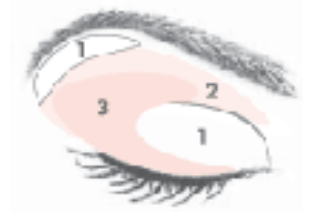

Brilliant Blue Eyes

Hazelnut mineral eye color can also be used as a brow perfecter.

1
Spun
Silk

2
Hazelnut

3
Chocolate
Kiss

--	--	--

Beautiful Brown Eyes

Sienna mineral eye color can also be used as a brow perfecter.

1
Silky
Caramel

2
Sienna

3
Midnight
Star

--	--	--

Gorgeous Green Eyes

Sienna mineral eye color can also be used as a brow perfecter.

1
Moonstone

2
Sienna