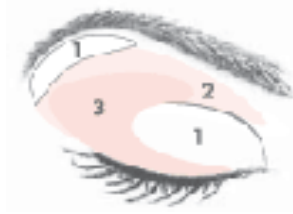

1
Silky
Caramel

2
Sienna

3
Midnight
Star

--	--	--

Gorgeous Green Eyes

Sienna mineral eye color can also be used as a brow perfecter.

1
Moonstone

2
Sienna