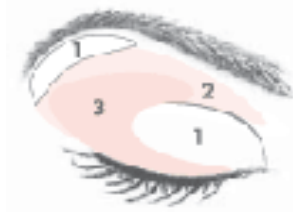

Brilliant Blue Eyes

Hazelnut mineral eye color can also be used as a brow perfecter.

1
Spun
Silk

2
Hazelnut

3
Chocolate
Kiss

--	--	--

Beautiful Brown Eyes

Sienna mineral eye color can also be used as a brow perfecter.

1
Silky
Caramel

2
Sienna

3
Midnight
Star

--	--	--

Gorgeous Green Eyes

Sienna mineral eye color can also be used as a brow perfecter.

1
Moonstone

2
Sienna