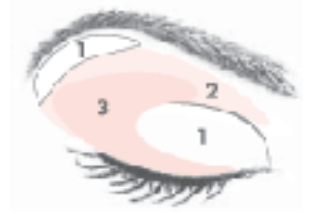

Hypnotic Hazel Eyes

Hazelnut mineral eye color can also be used as a brow perfecter.